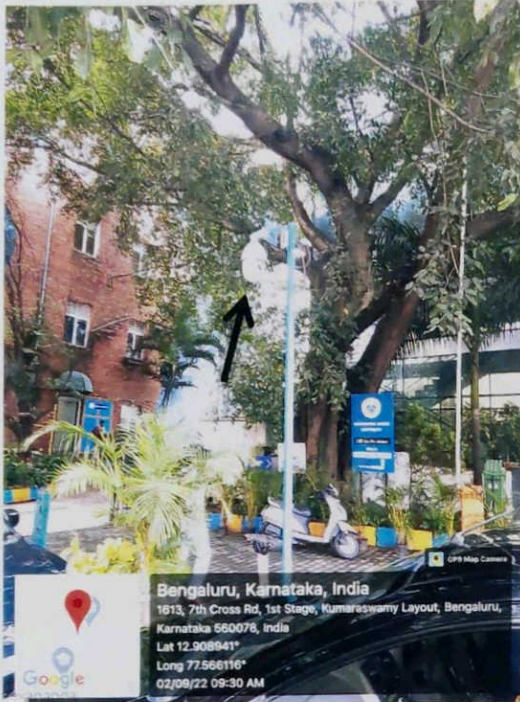

DAYANANDA SAGAR COLLEGE OF DENTAL SCIENCES
Shavige Malleshwara Hills, Kumaraswamy Layout, Bengaluru -560078

Specific facilities provided for women

a. Safety and security

CCTV camera at the parking

CCTV camera near the lift

CCTV camera at the entrance of Dental College

Ladies hostel with female security guard

PRINCIPAL
Dayananda Sagar College of Dental Sciences
Kumaraswamy Layout,
Bangalore - 560 078.

b. Counseling

Counseling room