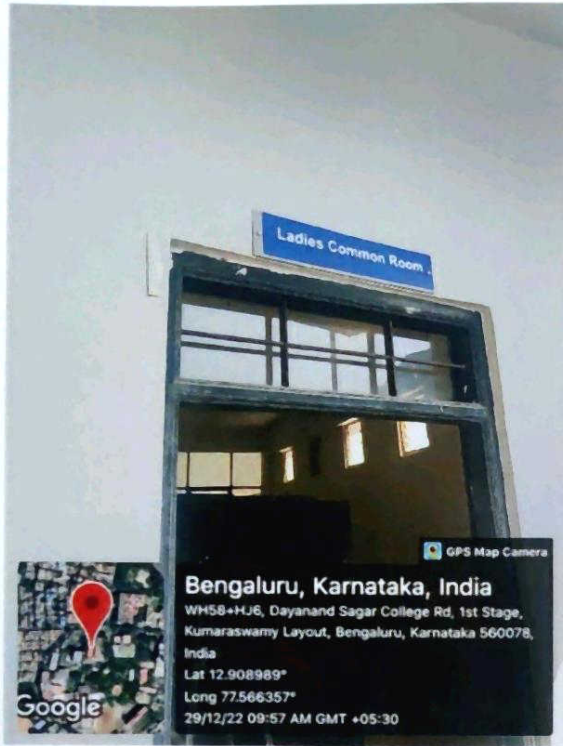

DAYANANDA SAGAR COLLEGE OF DENTAL SCIENCES
Shavige Malleshwara Hills, Kumaraswamy Layout, Bengaluru -560078

Specific facilities provided for women

a. Safety and security

CCTV camera at the parking

CCTV camera near the lift

CCTV camera at the entrance of Dental College

Ladies hostel with female security guard

PRINCIPAL
Dayananda Sagar College of Dental Sciences
Kumaraswamy Layout,
Bangalore - 560 078.

b. Counseling

Counseling room

Report of counseling sessions

Thanking letter to the counselor for counseling services.

PRINCIPAL
Dayananda Sagar College of Dental Sciences
Kumaraswamy Layout,
Bangalore - 560 078.

c. Common Rooms

Ladies common room

Inside Ladies common room

Sanitary pads vending machine in the ladies common room

PRINCIPAL
Dayananda Sagar College of Dental Sciences
Kumaraswamy Layout,
Bangalore - 560 078.

Boy's common room

[Handwritten signature in green ink]