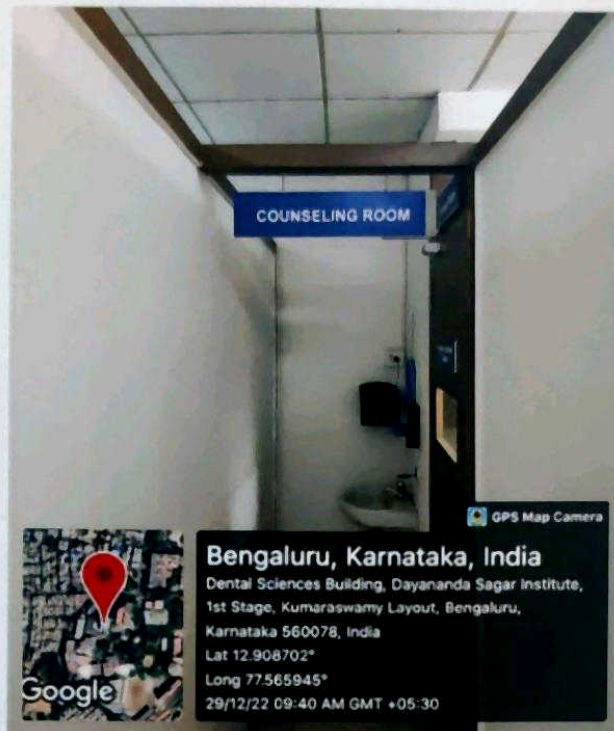

DAYANANDA SAGAR COLLEGE OF DENTAL SCIENCES
Shavige Malleshwara Hills, Kumaraswamy Layout, Bengaluru -560078

Specific facilities provided for women

a. Safety and security

CCTV camera at the parking

CCTV camera near the lift

CCTV camera at the entrance of Dental College

Ladies hostel with female security guard

PRINCIPAL
Dayananda Sagar College of Dental Sciences
Kumaraswamy Layout,
Bangalore - 560 078.

b. Counseling

Counseling room

Report of counseling sessions

Thanking letter to the counselor for counseling services.

PRINCIPAL
Dayananda Sagar College of Dental Sciences
Kumaraswamy Layout,
Bangalore - 560 078.

c. Common Rooms

Ladies common room

Inside Ladies common room

Sanitary pads vending machine in the ladies common room

PRINCIPAL
Dayananda Sagar College of Dental Sciences
Kumaraswamy Layout,
Bangalore - 560 078.

Boy's common room

[Handwritten signature in green ink]