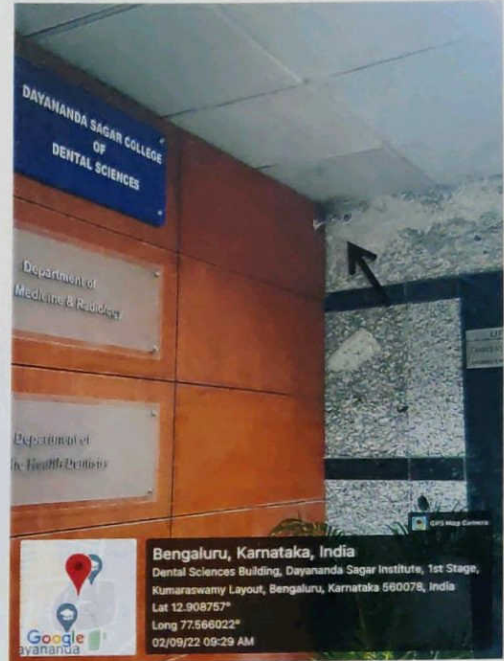

DAYANANDA SAGAR COLLEGE OF DENTAL SCIENCES
Shavige Malleshwara Hills, Kumaraswamy Layout, Bengaluru -560078

Specific facilities provided for women

a. Safety and security

CCTV camera at the parking

CCTV camera near the lift

CCTV camera at the entrance of Dental College

Ladies hostel with female security guard

PRINCIPAL
Dayananda Sagar College of Dental Sciences
Kumaraswamy Layout,
Bangalore - 560 078.

b. Counseling

Counseling room

Inside Ladies common room

Sanitary pads vending machine in the ladies common room

PRINCIPAL
Dayananda Sagar College of Dental Sciences
Kumaraswamy Layout,
Bangalore - 560 078.

Boy's common room

[Handwritten signature in green ink]